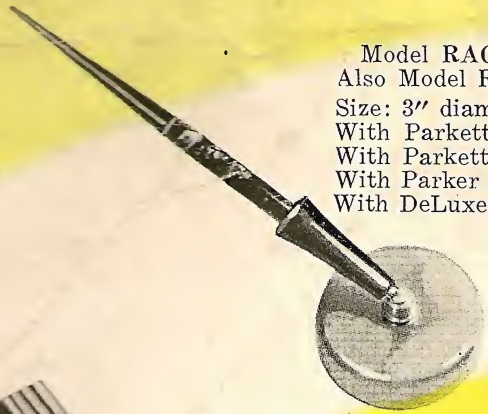

**Model MR**

(Bright or Dull finish)

Metal base with Pyralin Disc

Size: 3" diameter	Price
With Parkette Pen	\$3.00
With Parkette DeLuxe Pen	3.50
With Parker Challenger Pen	4.50
With DeLuxe Challenger Pen	5.25

**Model RAG (Green Zealonyx)**  
Also Model RAW (White Zealonyx)

Size: 3" diameter	Price
With Parkette Pen	\$2.50
With Parkette DeLuxe Pen	3.00
With Parker Challenger Pen	4.00
With DeLuxe Challenger Pen	4.75